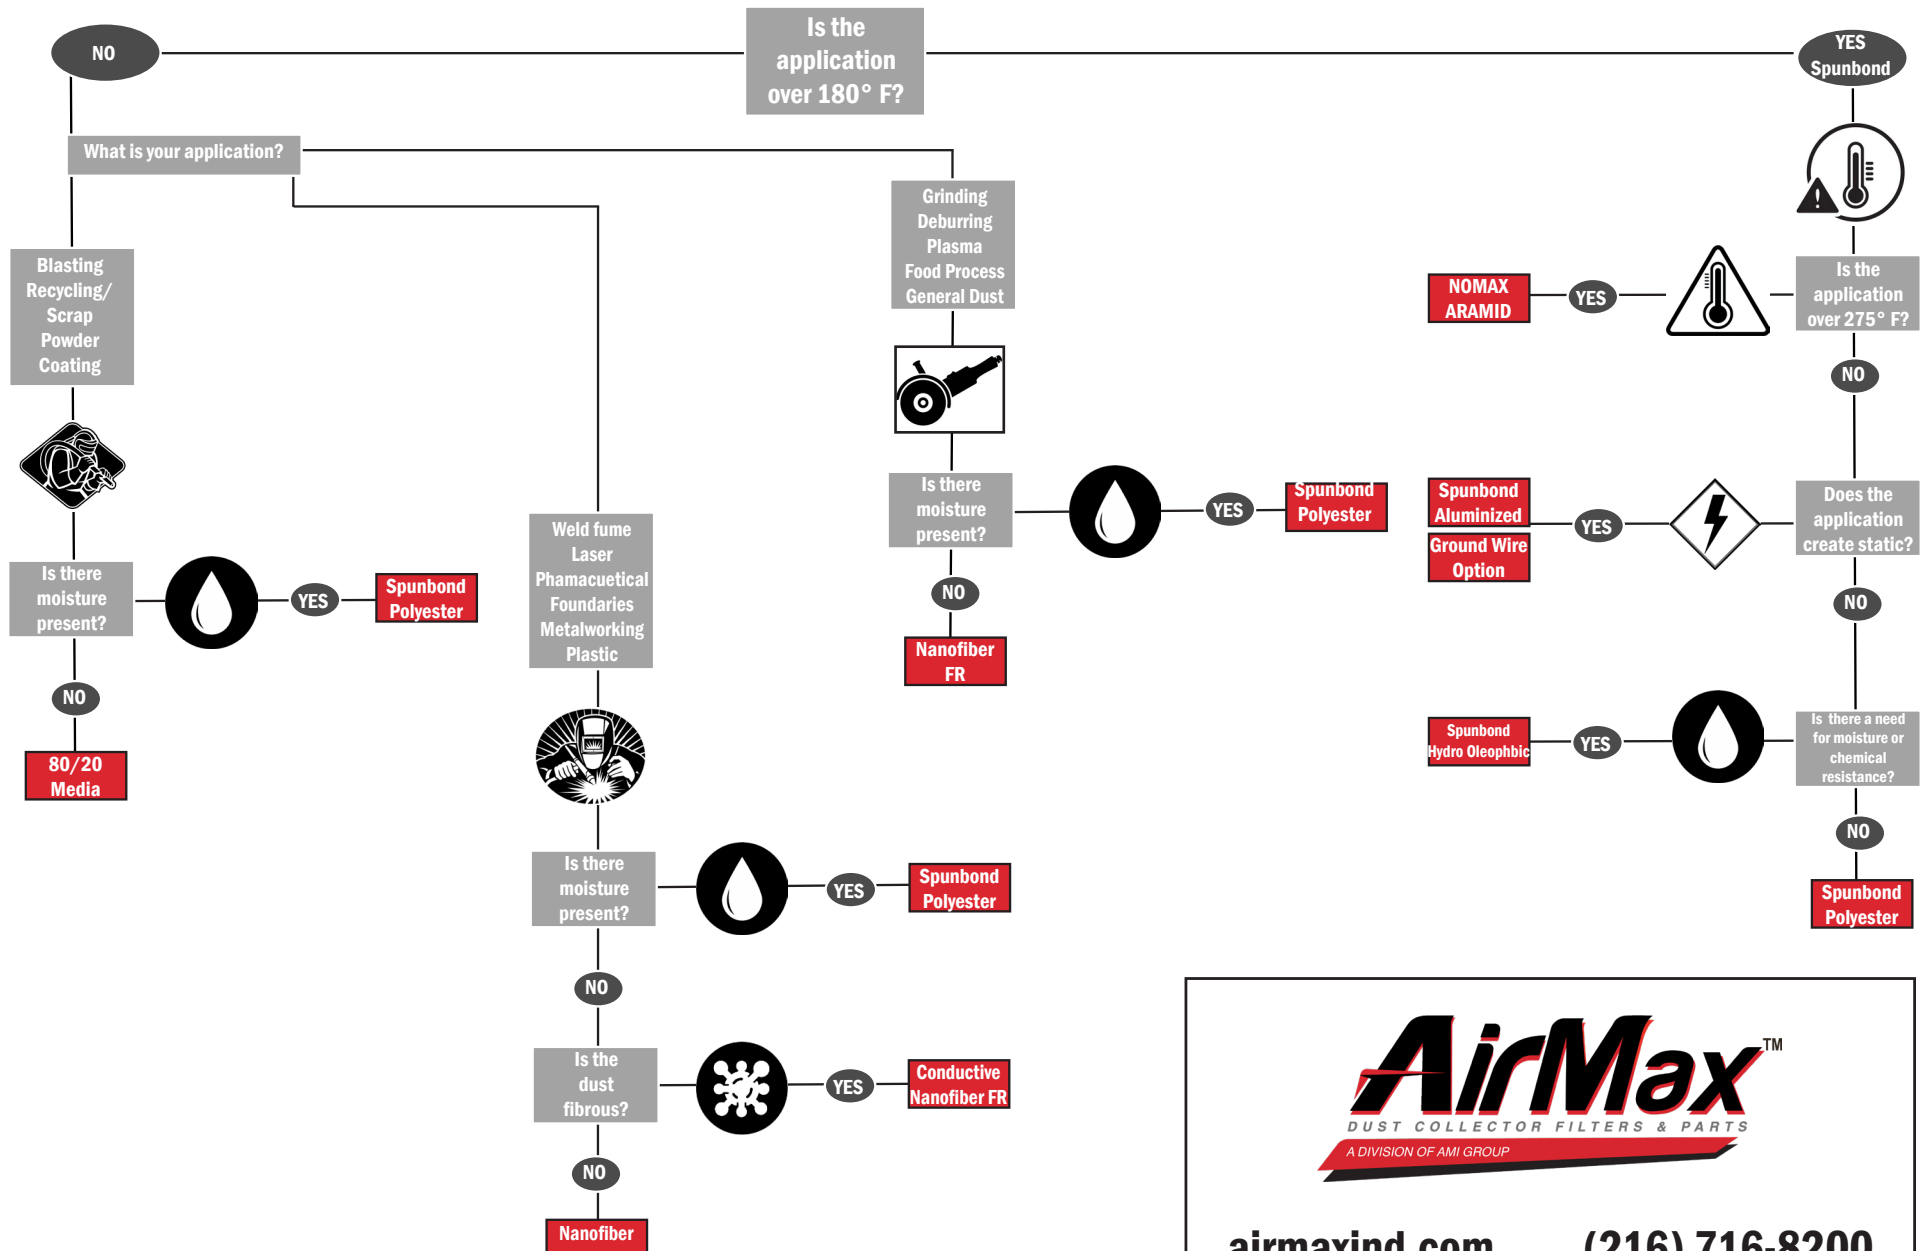

Media Selection for AirMax Cartridge Filters

AirMax™
DUST COLLECTOR FILTERS & PARTS
A DIVISION OF AMI GROUP

airmaxind.com (216) 716-8200